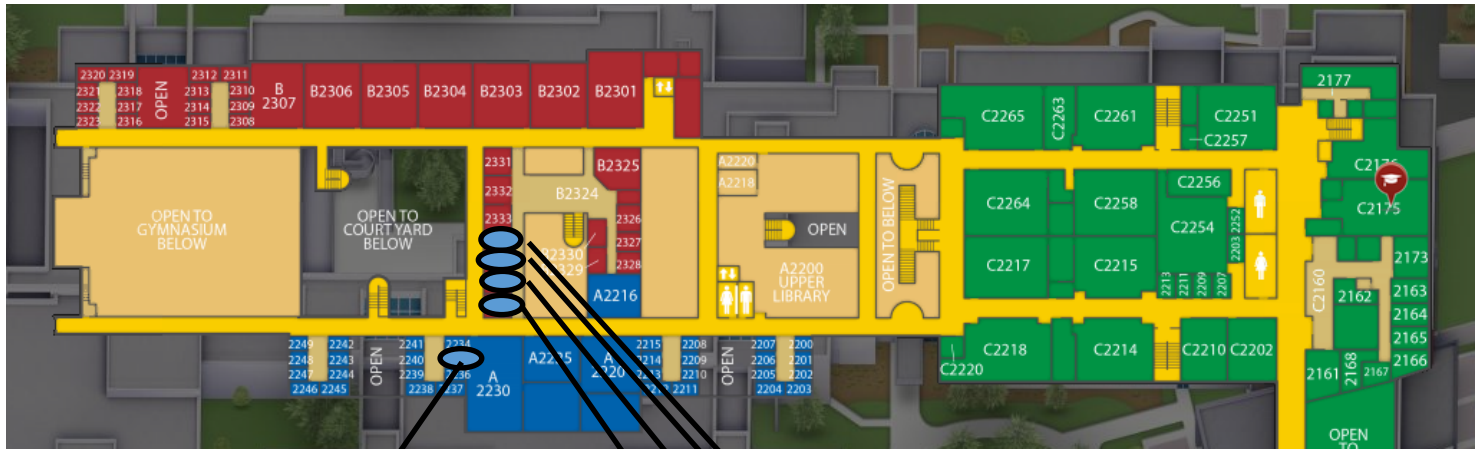

Office Details:

- A1409: 4 lockers, large work area
- B1236: 10 lockers with codes, 5 computer workstations, printer, cabinet space, desk space
- C1236: Computer workstation, bookshelf
- C1242: KCAEA Office

A2235 Adjunct Office

TLC: B2334, B2335,
B2336, B2337
Adjunct Offices

Office Details:

- A2235: 4 lockers, desk and chair
- B2234: 30 lockers, kitchen
- B2235: Meeting room
- B2236: 8 lockers, meeting space
- B2237: Workroom with storage cabinets